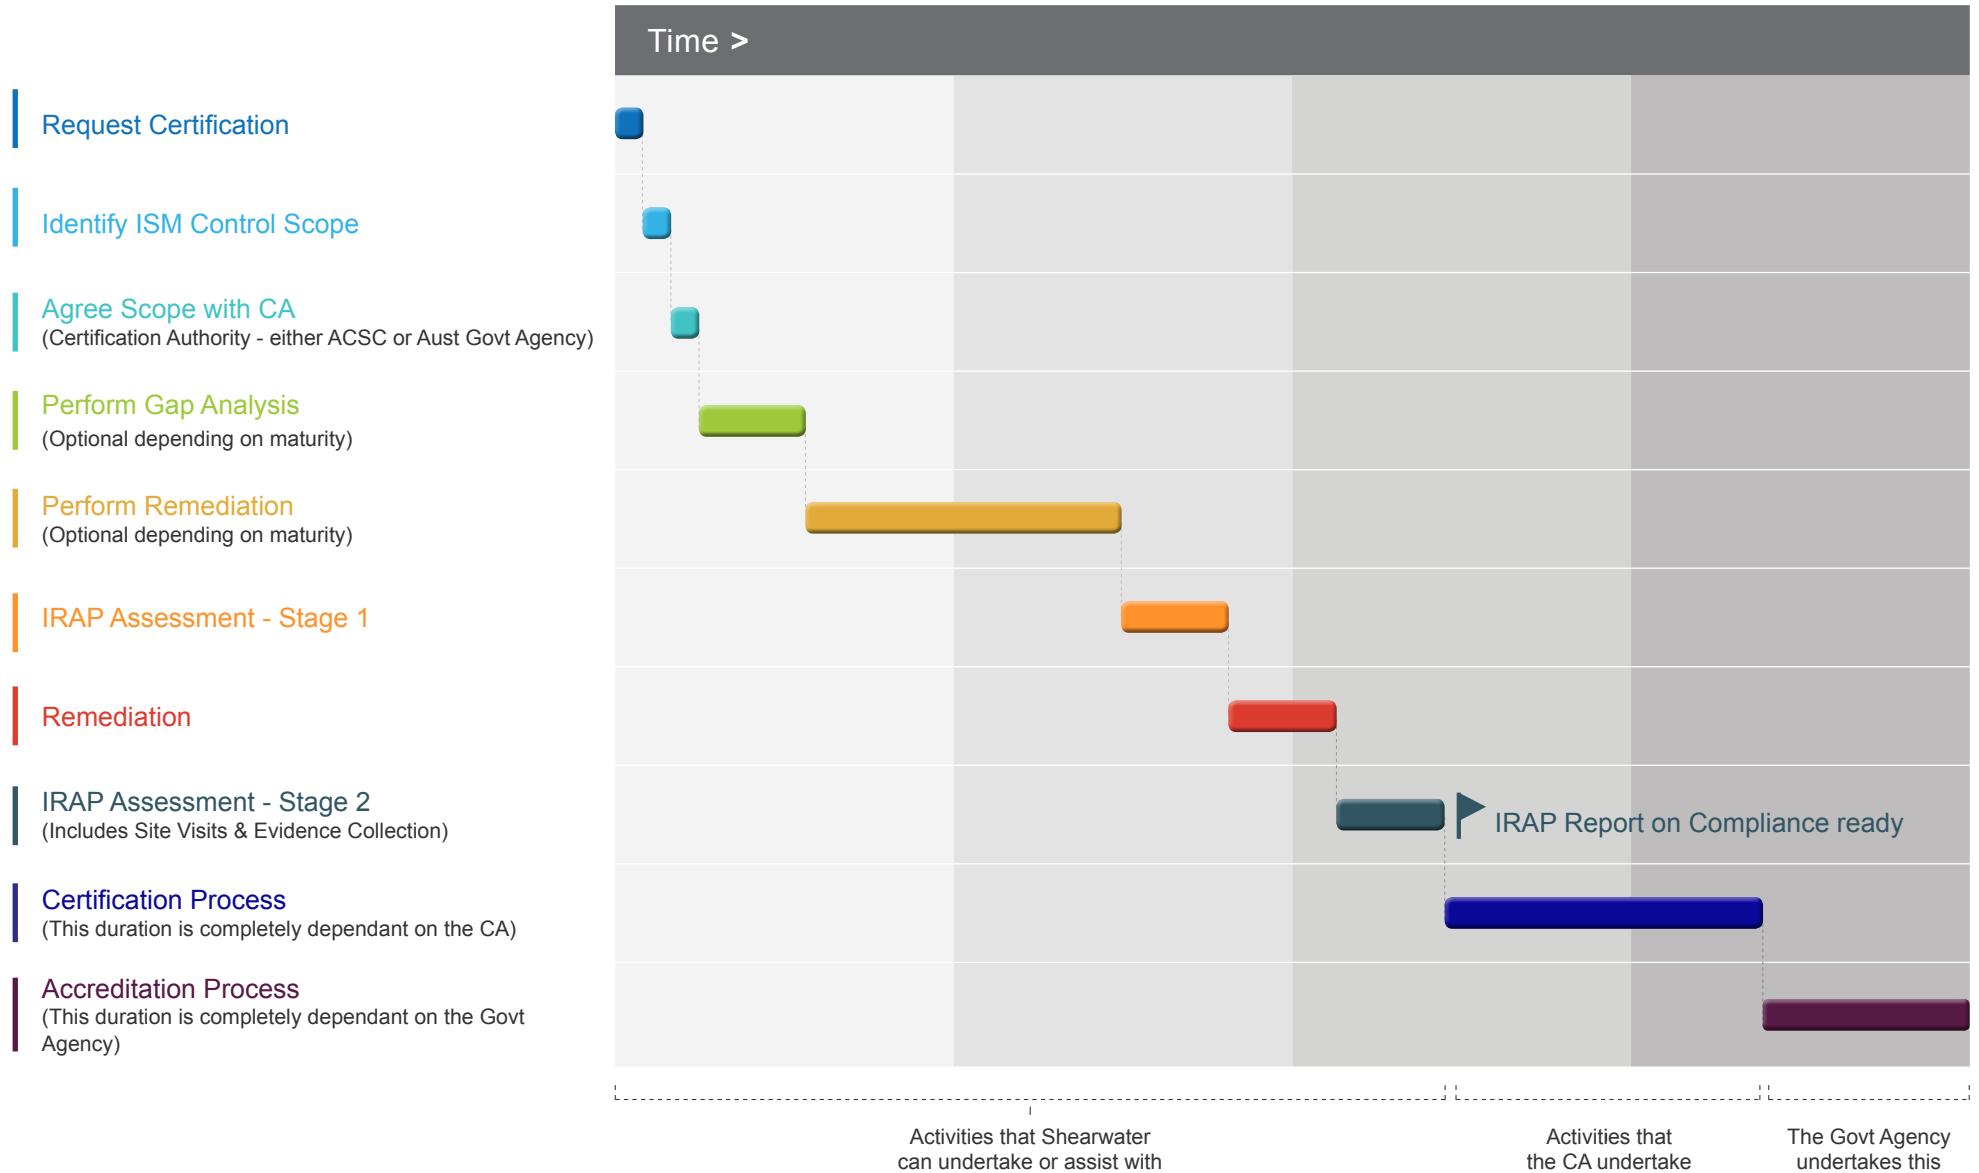

# IRAP PROCESS TIMELINE

Note: the relative size of the tasks are not to scale, and are merely there to approximate the relative differences in effort.